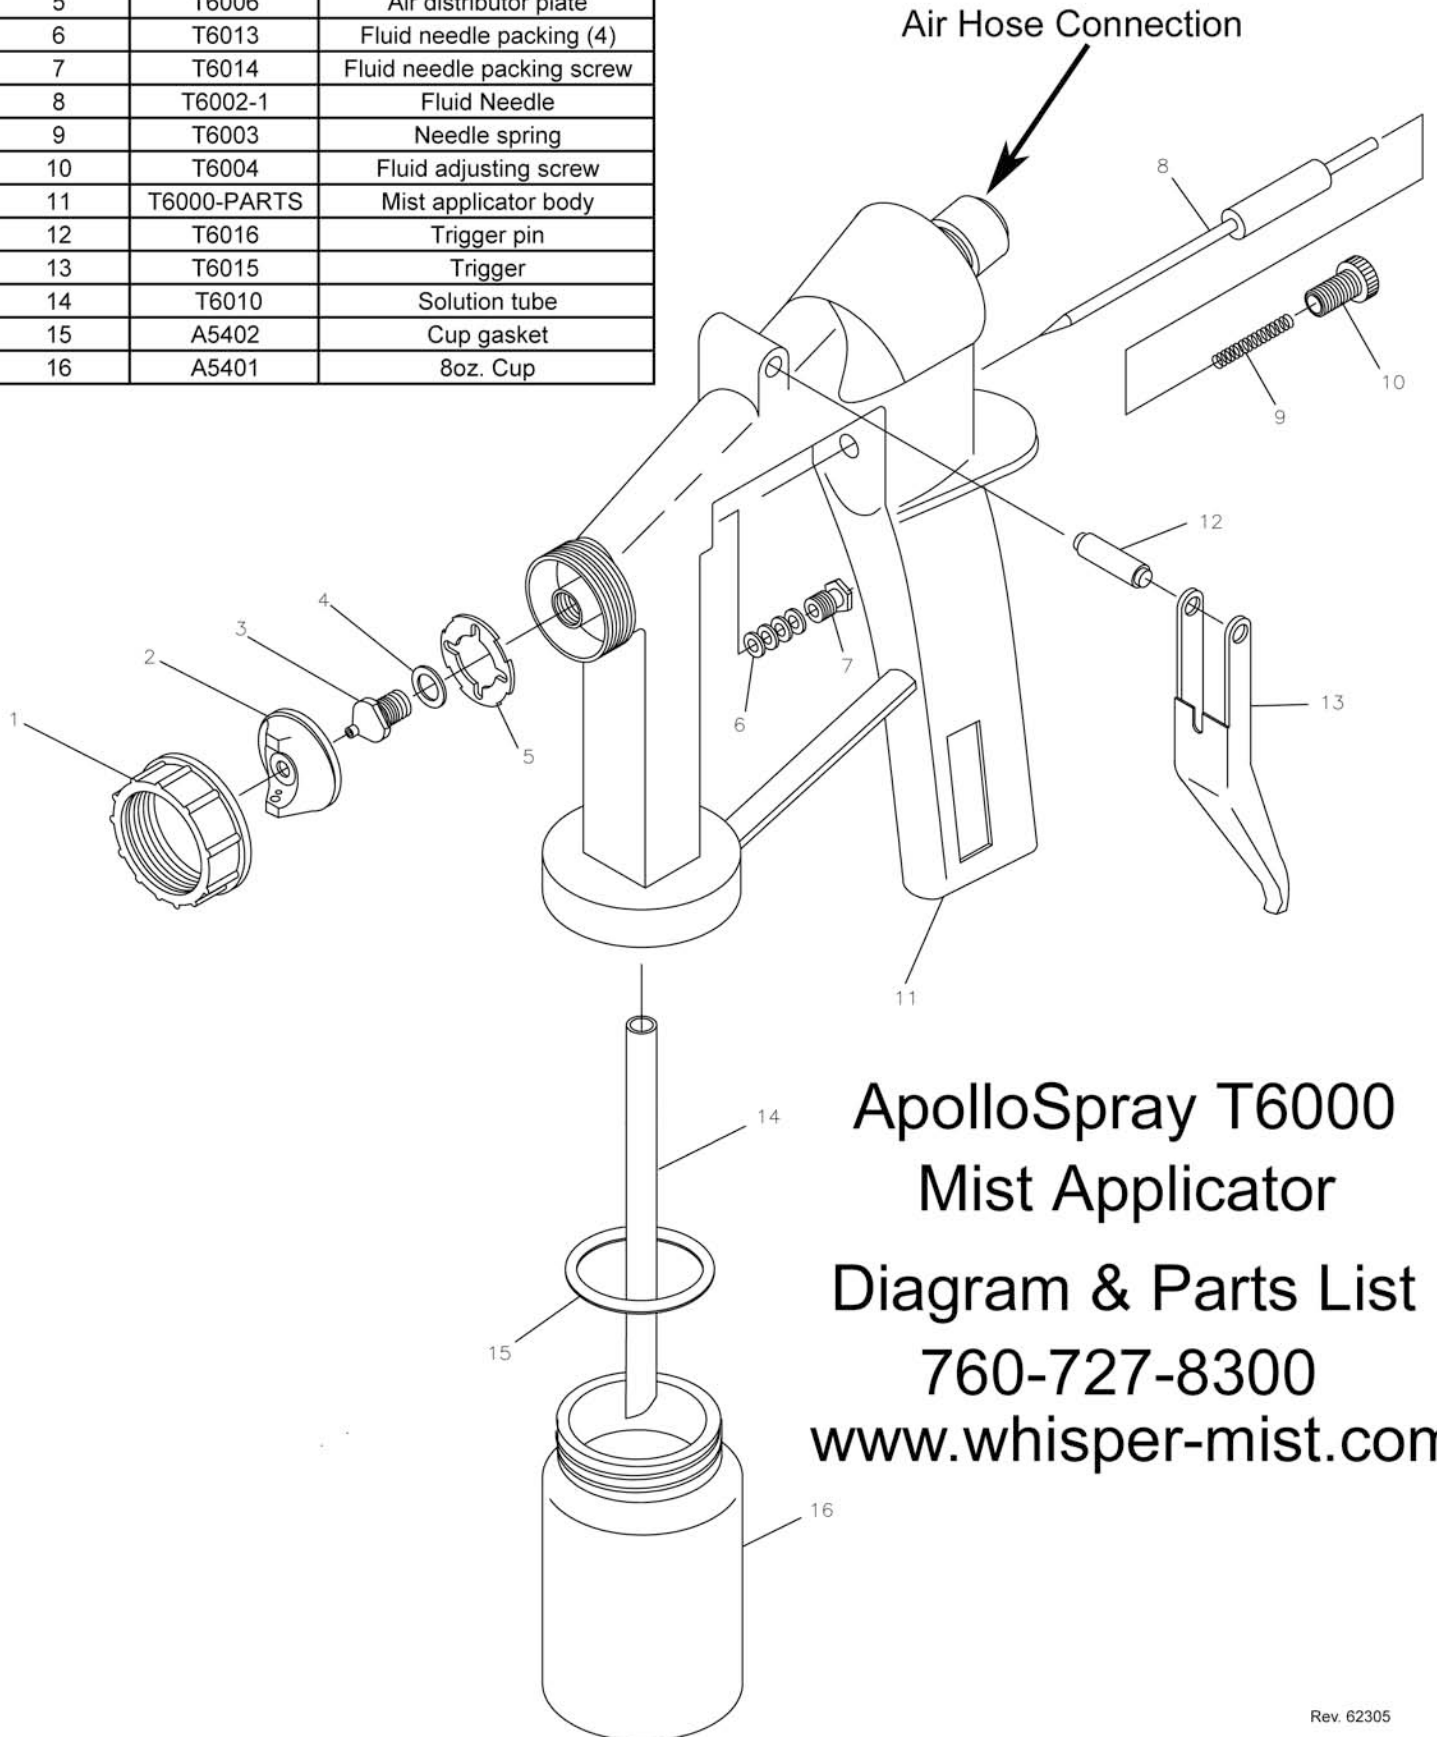

Diagram #	Part #	Description
1	T6009	Air cap ring
2	T6008	Air cap
3	T6002-1	Fluid nozzle
4	T6017	Fluid nozzle gasket
5	T6006	Air distributor plate
6	T6013	Fluid needle packing (4)
7	T6014	Fluid needle packing screw
8	T6002-1	Fluid Needle
9	T6003	Needle spring
10	T6004	Fluid adjusting screw
11	T6000-PARTS	Mist applicator body
12	T6016	Trigger pin
13	T6015	Trigger
14	T6010	Solution tube
15	A5402	Cup gasket
16	A5401	8oz. Cup